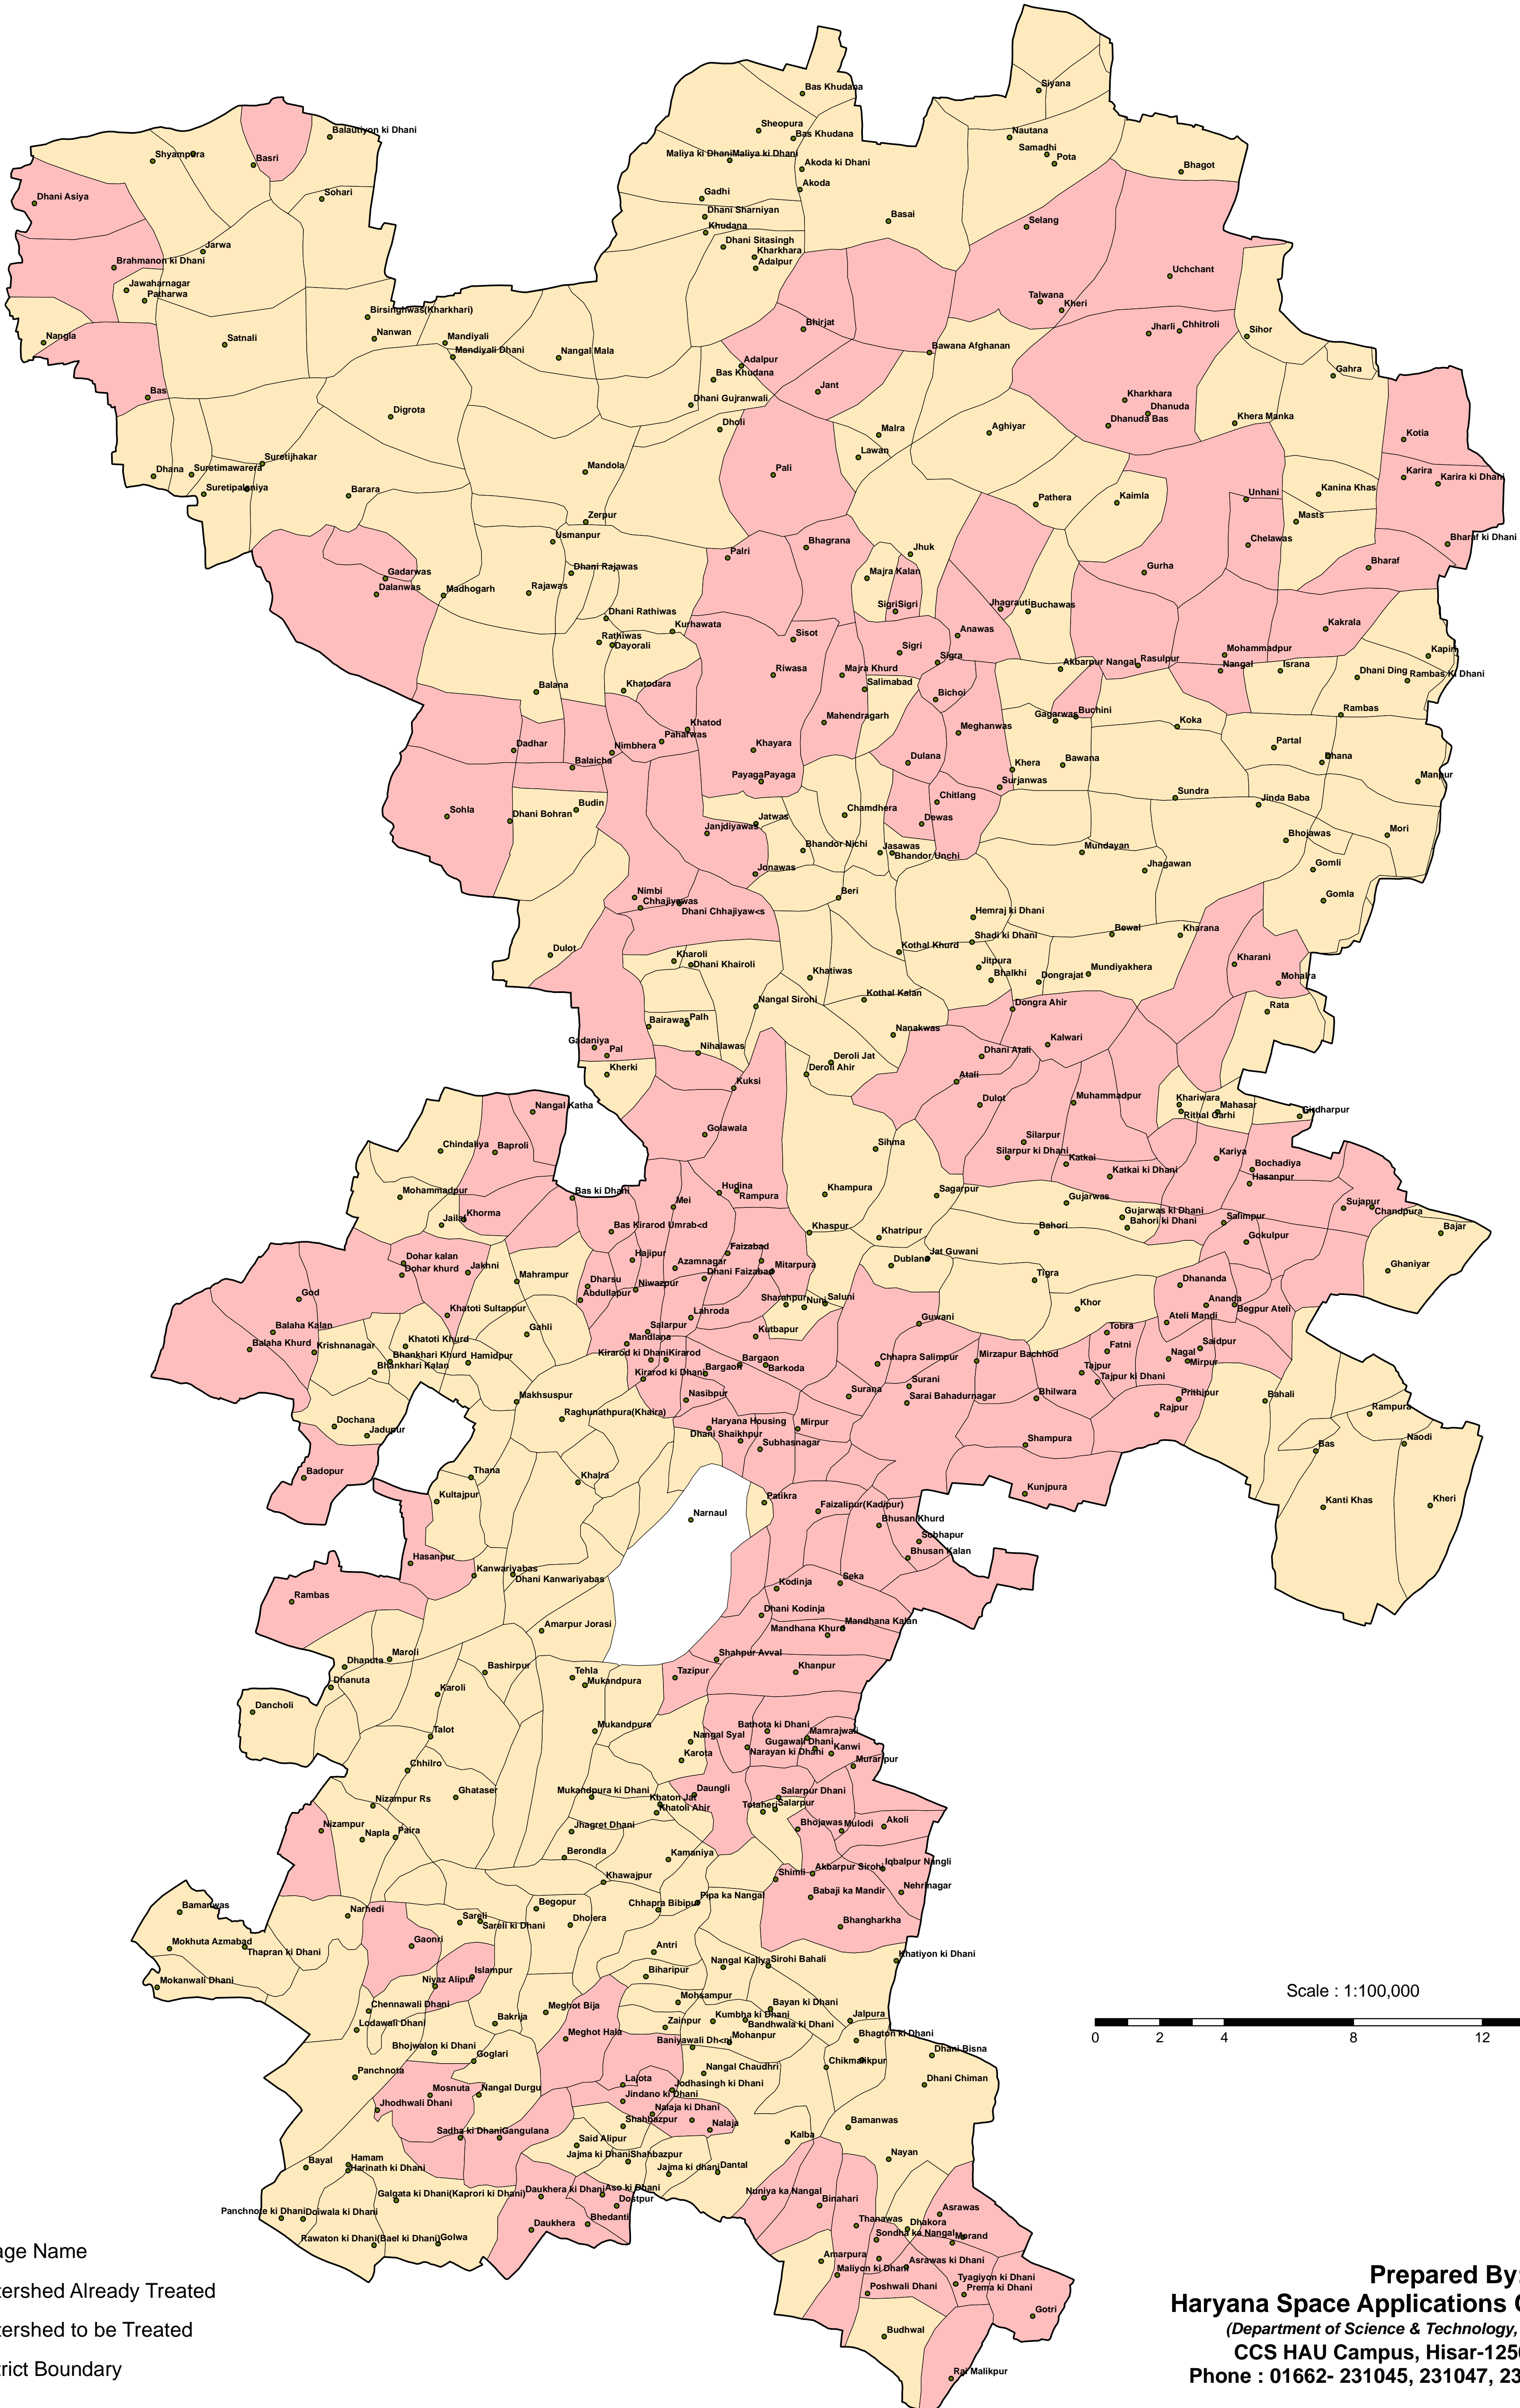

WATERSHED MAP OF MAHENDERGARH DISTRICT

Legend

- Village Name
- Yellow box: Watershed Already Treated
- Pink box: Watershed to be Treated
- Thick black line: District Boundary

Scale : 1:100,000

0 2 4 8 12 16 KM