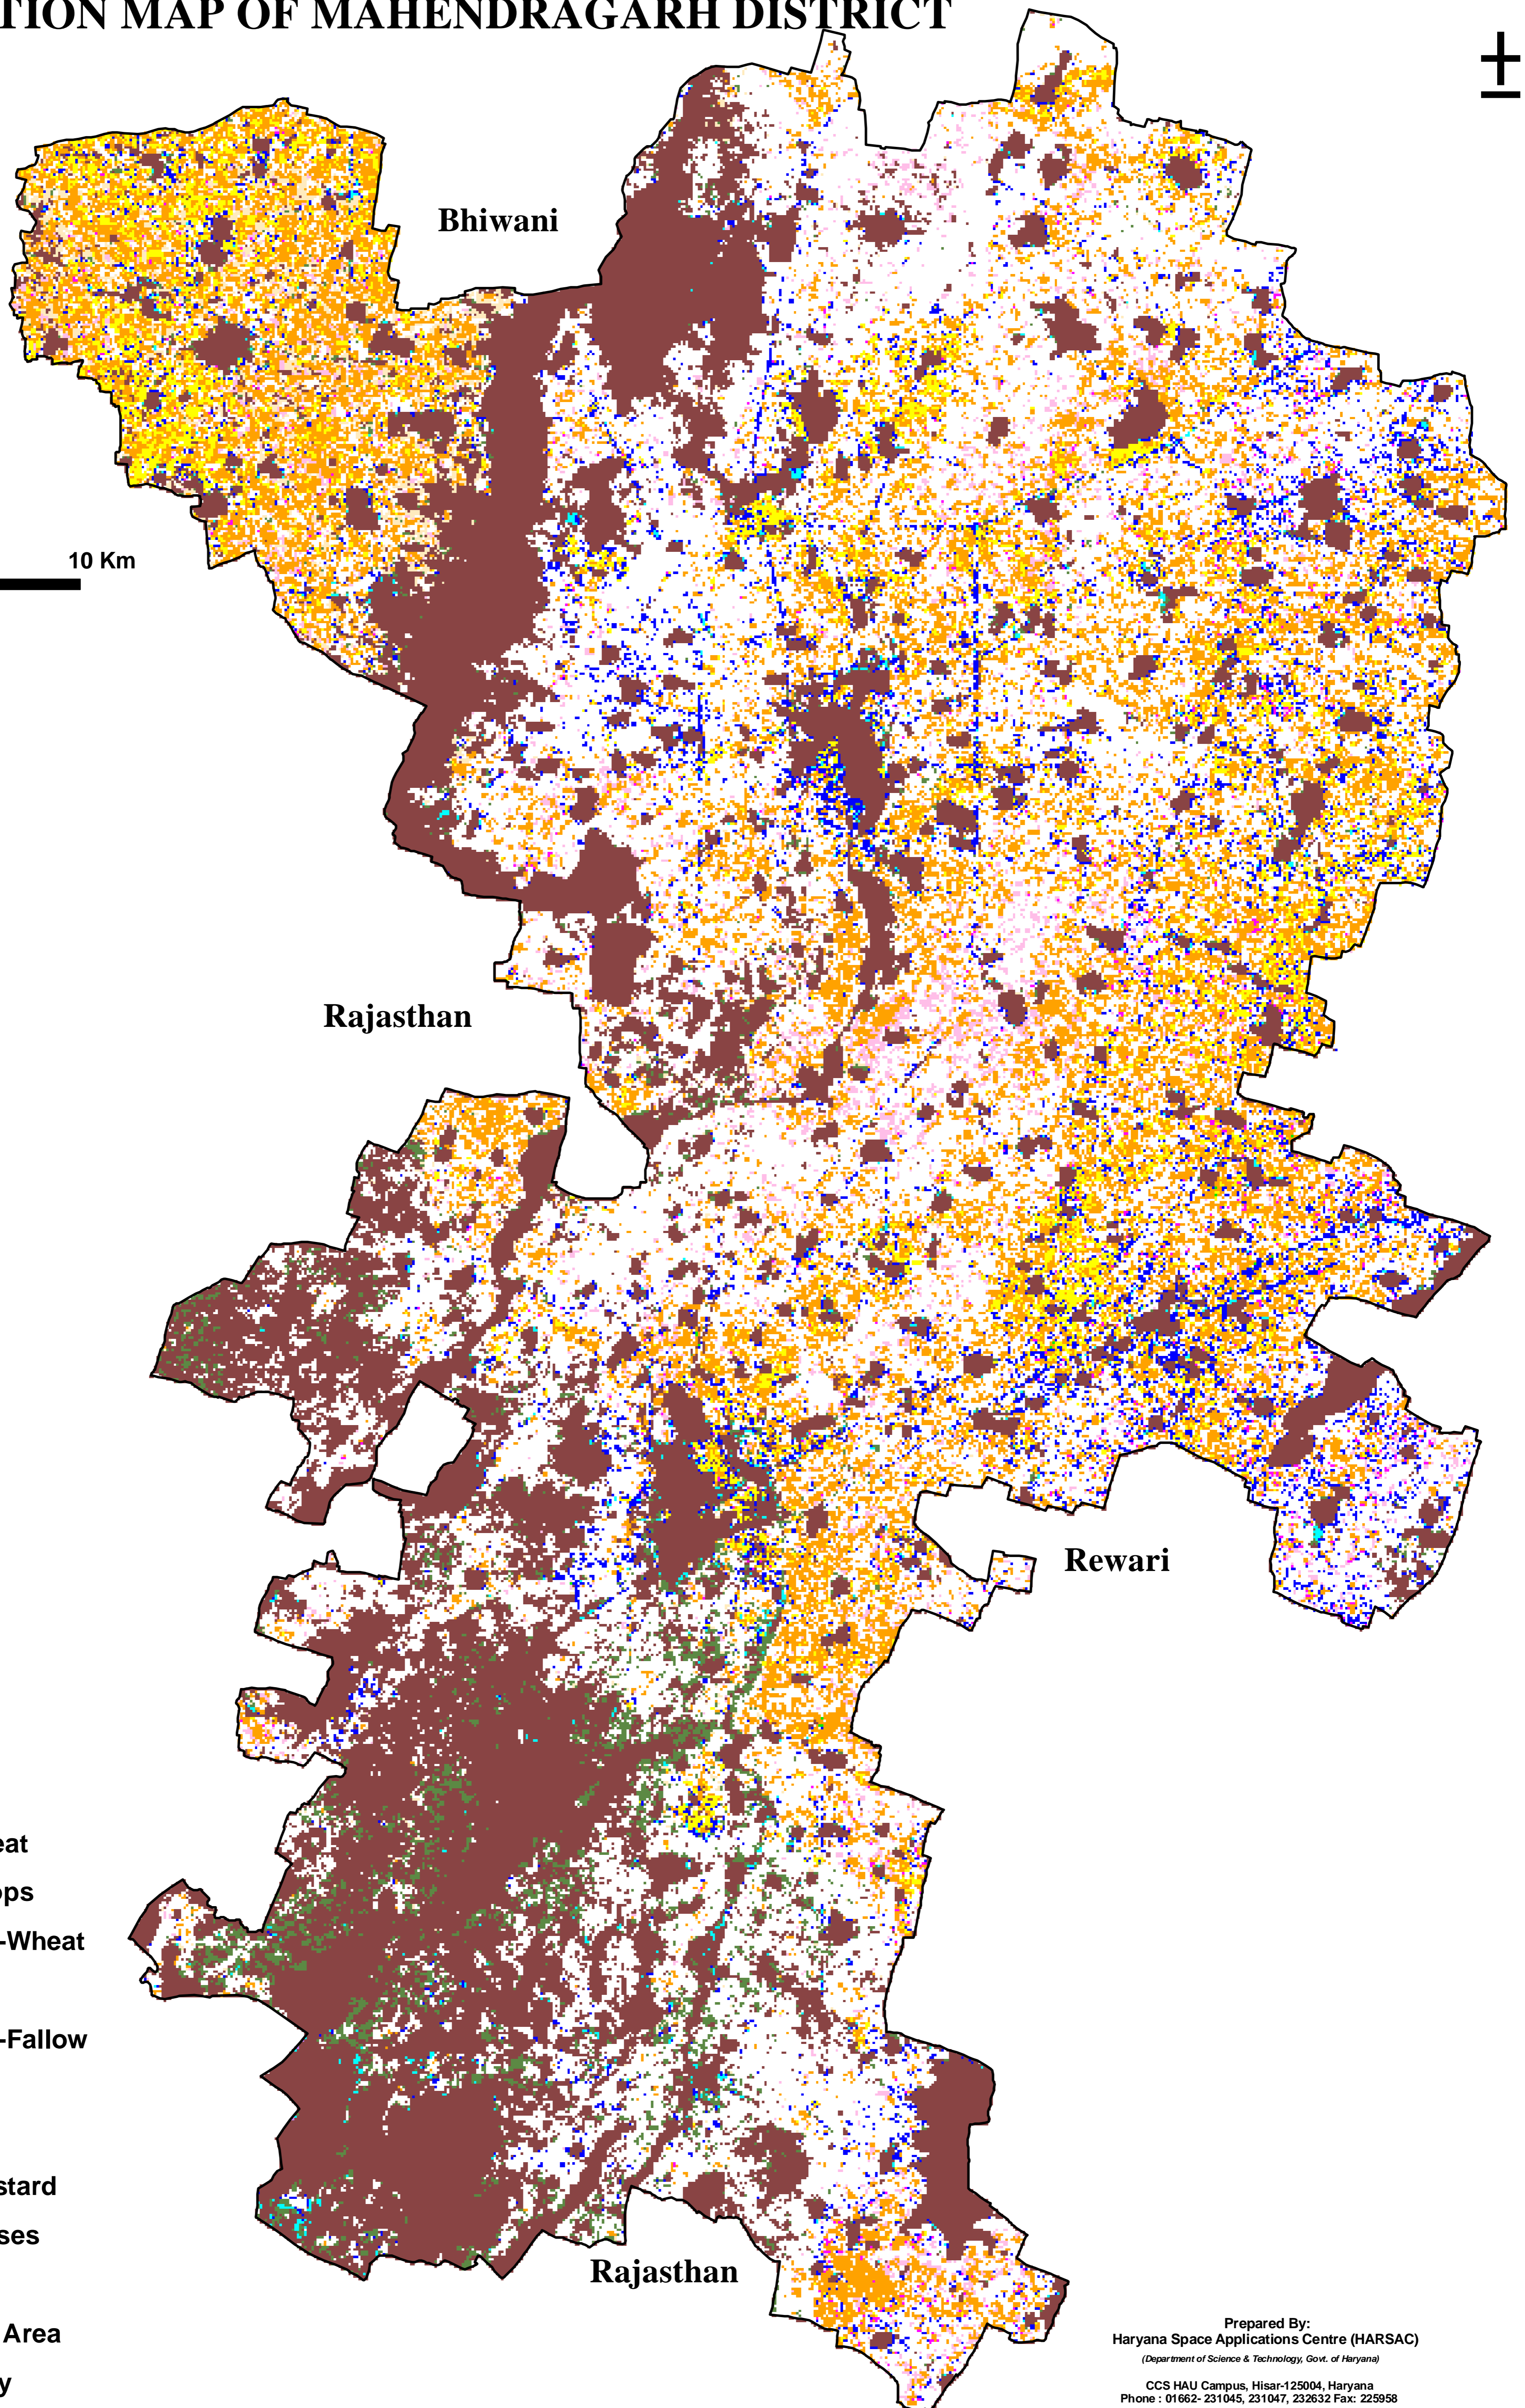

CROP ROTATION MAP OF MAHENDRAGARH DISTRICT

1:100,000
0 2.5 5 10 Km

Legend

-  Rice-Wheat
-  Cotton-Wheat
-  Other crops-Wheat
-  Cotton-Other crops
-  Bajra/Jwar/Gwar-Wheat
-  Rice-Fallow
-  Bajra/Jwar/Gwar-Fallow
-  Cotton-Fallow
-  Fallow-Wheat
-  Bajra/Fallow-Mustard
-  Bajra/Fallow-Pulses
-  Other Rotation
-  Non Agricultural Area
-  District Boundary